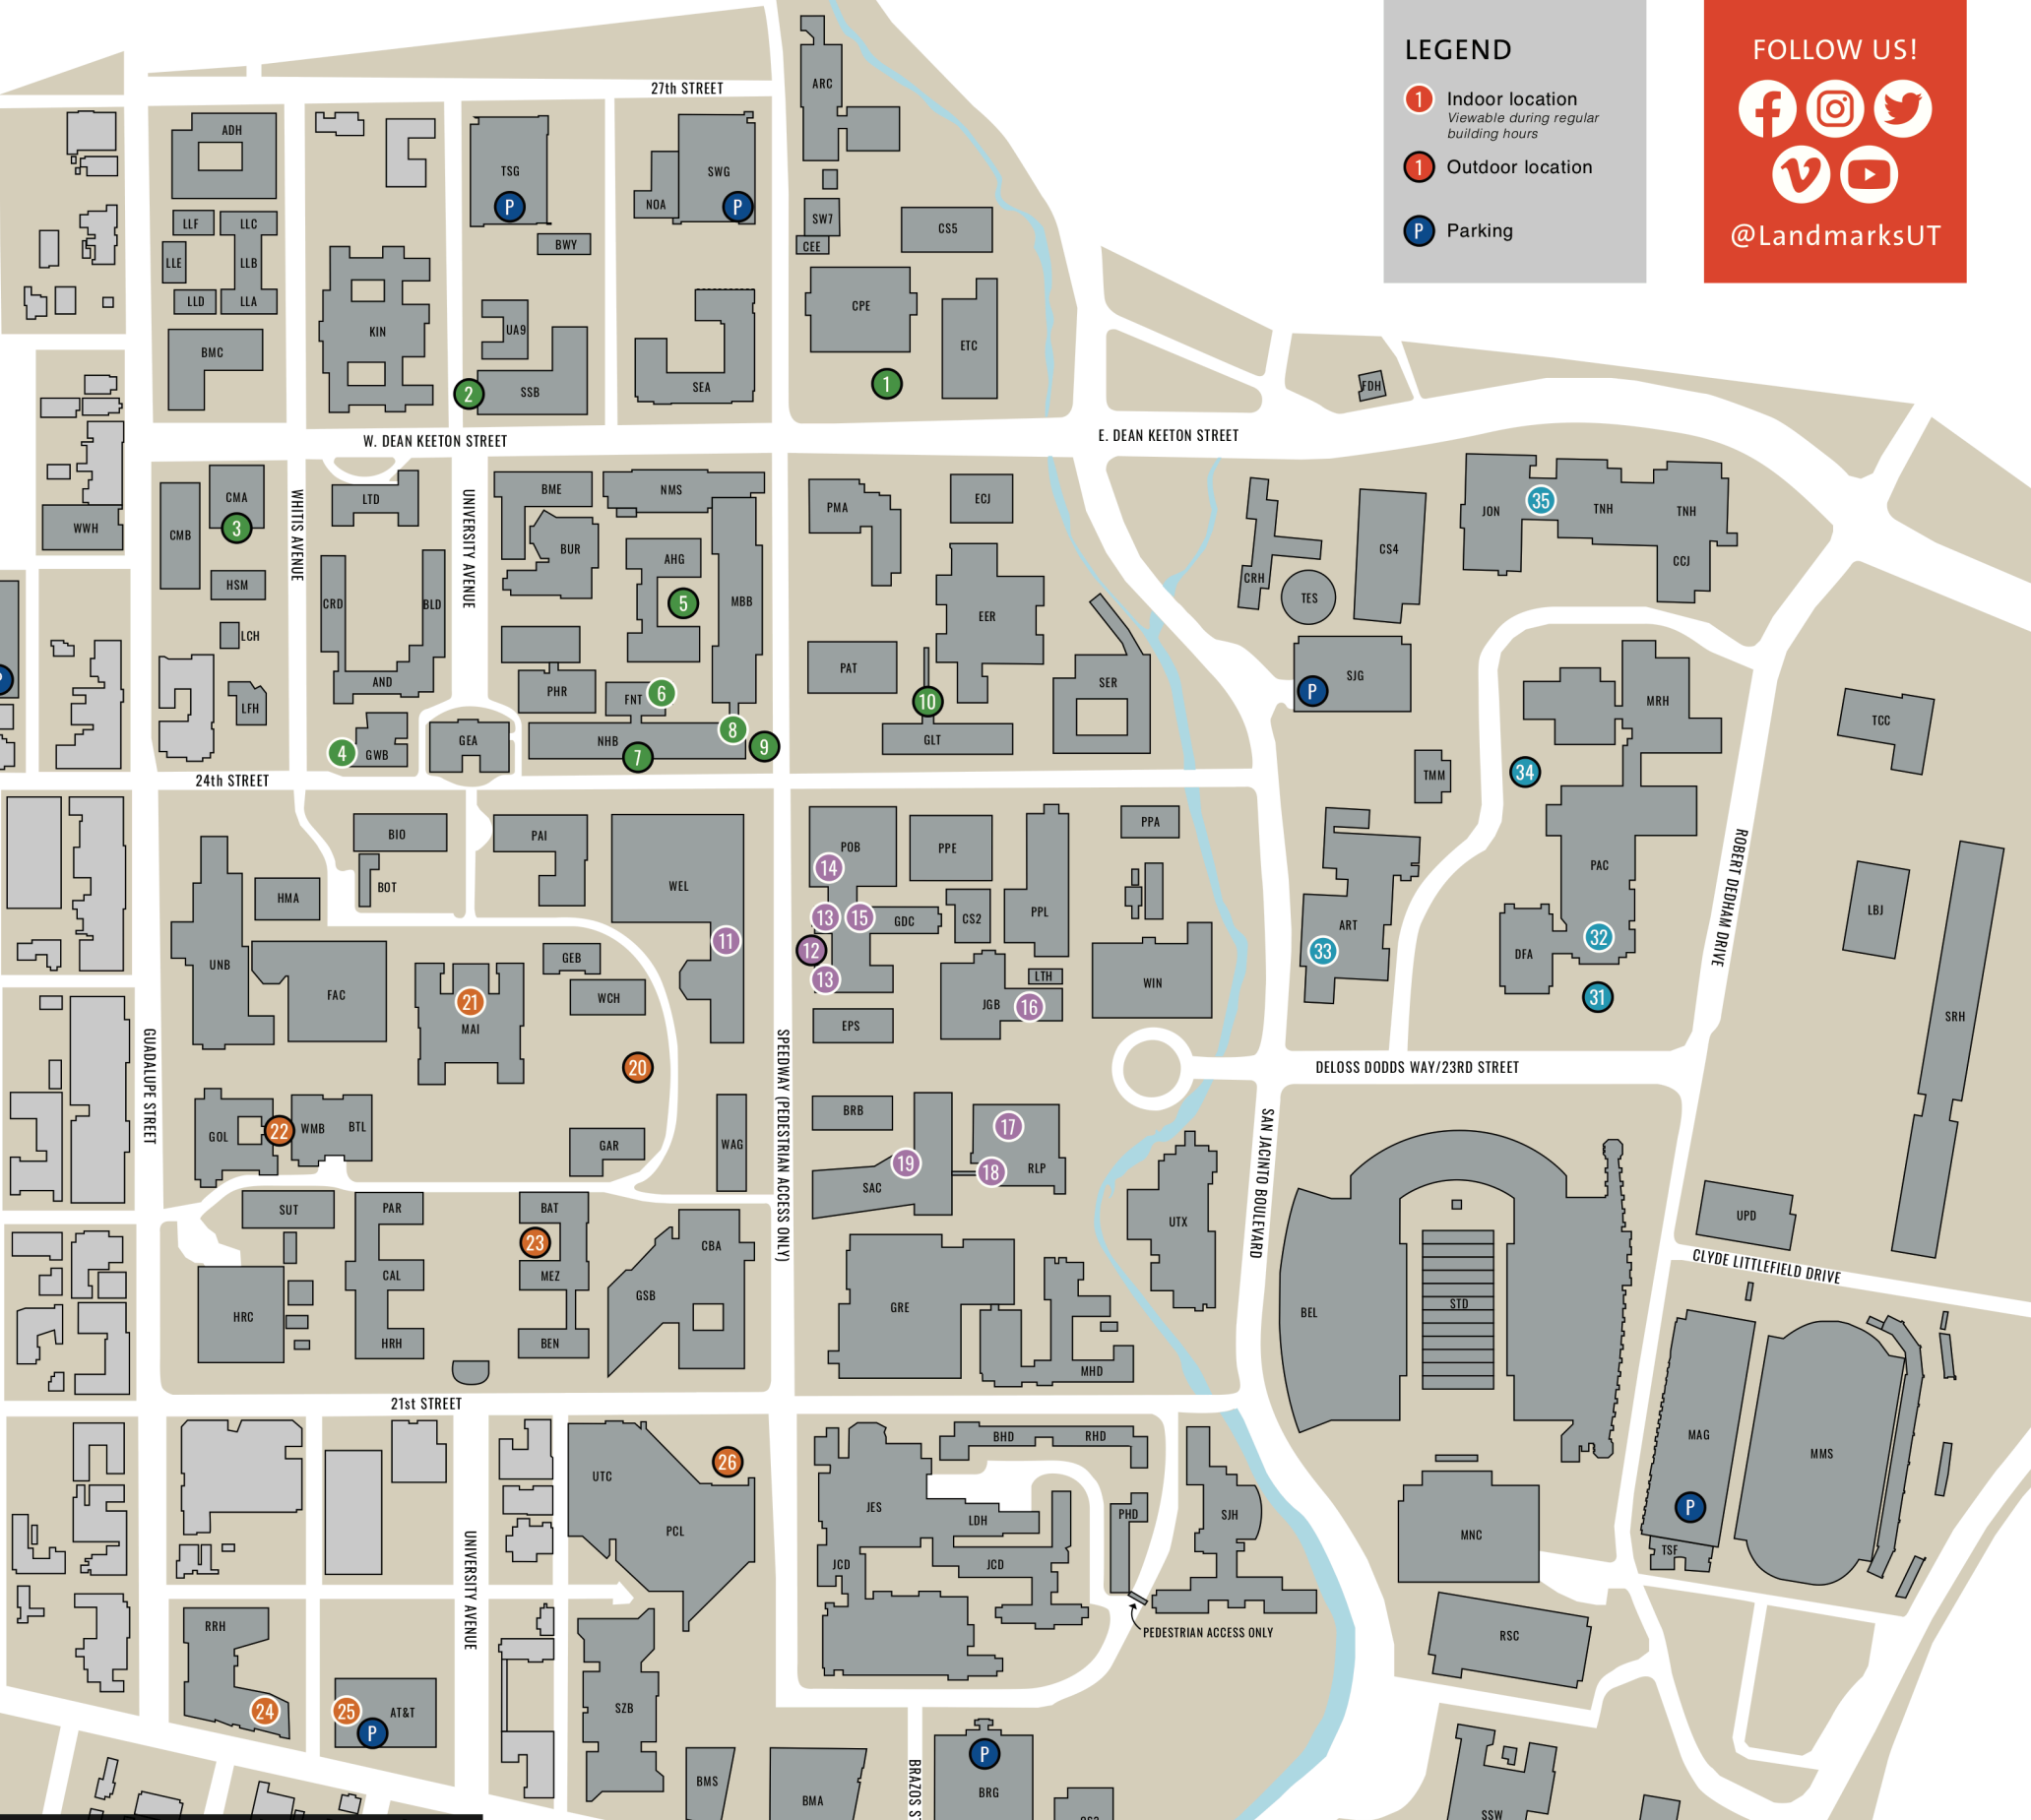

WEST CAMPUS

1. 20 **Donald Lipski**
   The West
   Between Will C. Hogg & Garrison Hall
2. 21 **Walter Dusenbery**
   Pedogna
   Main Building
3. 22 **Anthony Caro**
   Veduggio Glimpse
   Between Goldsmith Hall & West Mall Office
4. 23 **Willard Boepple**
   Eleanor at 7:15
   Between Batts & Mezes Hall
5. 24 **José Parlá**
   Amistad América
   Robert B. Rowling Hall
6. 25 **Raoul Hague**
   Big Indian Mountain
   AT&T Executive Education and Conference Center
7. 26 **Joel Perlman**
   Square Tilt
   North of Perry-Castaneda Library

SOUTH CAMPUS

1. 27 **Ann Hamilton**
   ONEVERYONE
   Health Discovery, Health Transformation, & Health Learning Building
2. 28 **Beth Campbell**
   Spontaneous future(s), Possible past
   Health Transformation Building
3. 29 **Marc Quinn**
   Spiral of the Galaxy
   Between Denton A. Cooley Pavilion & Health Learning Building
4. 30 **Seymour Lipton**
   Guardian
   Health Learning Building
5. 30 **Seymour Lipton**
   Pioneer
   Health Learning Building
6. 30 **Seymour Lipton**
   Catacombs
   Health Learning Building

LEGEND

- 1 Indoor location
  Viewable during regular building hours
- 1 Outdoor location
- P Parking

FOLLOW US!

@LandmarksUT

NORTHEAST CAMPUS

1. 31 **Magdalena Abakanowicz**
   Figure on a Trunk
   Bass Concert Hall
2. 32 **Bryan Hunt**
   Amphora
   Bass Concert Hall
3. 32 **Eduardo Paolozzi**
   Figure
   Bass Concert Hall
4. 32 **Antoine Pevsner**
   Column of Peace
   Bass Concert Hall
5. 32 **Ursula von Rydingsvard**
   Untitled (Seven Mountains)
   Bass Concert Hall
6. 32 **Anita Weschler**
   Victory Ball
   Bass Concert Hall
7. 32 **Koren Der Harootian**
   Prometheus and Vulture
   Bass Concert Hall
8. 32 **Jim Dine**
   History of Black Bronze I
   Bass Concert Hall
9. 32 **David Hare**
   The Swan's Dream of Leda
   Bass Concert Hall
10. 32 **Frederick Kiesler**
    Winged Victory
    Bass Concert Hall
11. 33 **Landmarks Video**
    A series of video art
    Art Building and Museum
12. 34 **Tony Smith**
    Amaryllis
    West of Texas Memorial Museum
13. 35 **Bernard Meadows**
    Augustus
    Between Jesse H. Jones Hall & Townes Hall

Location and viewing conditions subject to change. Check landmarksut.org for updates.

WE BELIEVE THAT GREAT ART SHOULD BE FREE AND ACCESSIBLE TO ALL.

Landmarks is the public art program of The University of Texas at Austin. By presenting modern and contemporary art by some of the most admired and promising artists of our time, our projects inspire thought and growth. Visit landmarksut.org for information about the collection and public programs, to access audio and youth activity guides, or to make Turrell Skyspace reservations.

HELP CONSERVE PUBLIC ART

landmarksdonate.org

CONTACT

(512) 495-4315

landmarks@austin.utexas.edu